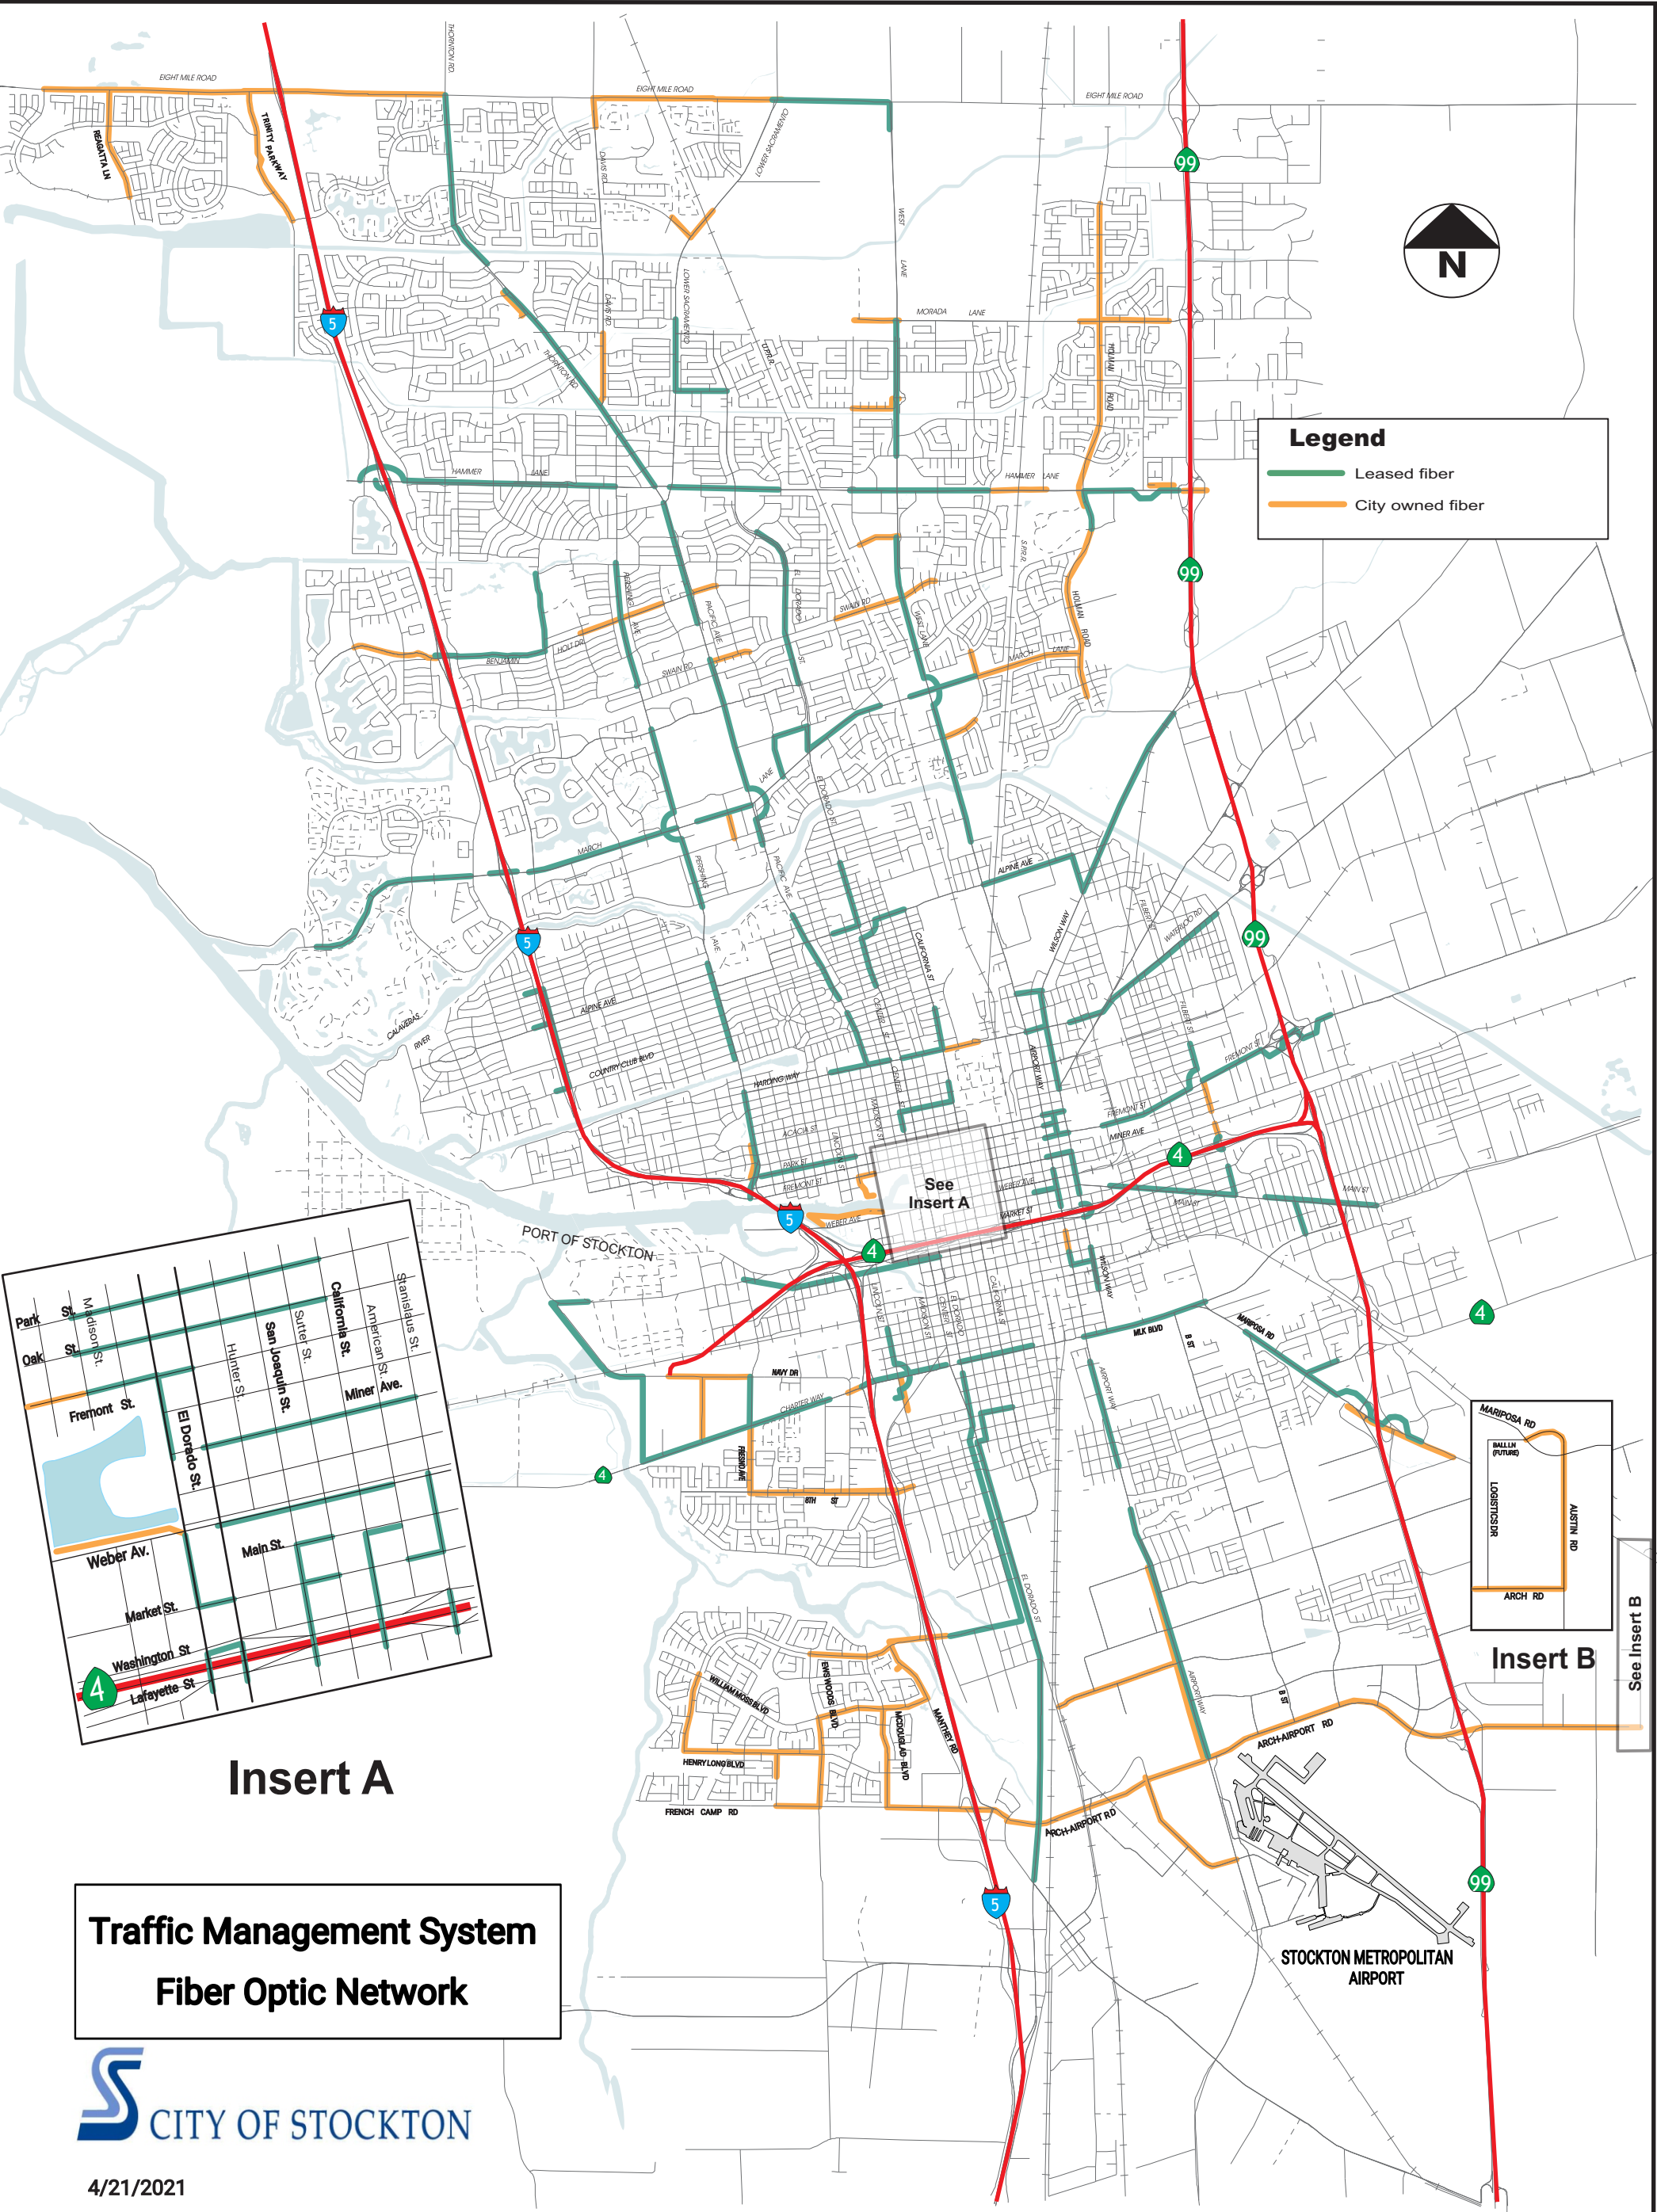

Legend

- Leased fiber (represented by a green line)
- City owned fiber (represented by an orange line)

Insert A

Insert B

**Traffic Management System
Fiber Optic Network**

4/21/2021